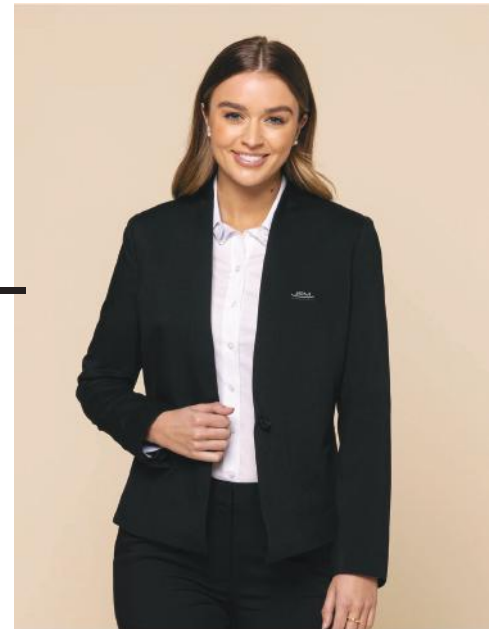

ELLIOT WOMEN'S
WASHABLE CROP JACKET

$159.50
Each Plus GST

Includes Embroidered Logo
Up to 5000 Stitches

[VIEW JACKET](#)

ELLIOT MENS
WASHABLE JACKET

$194.30
Each Plus GST

Includes Embroidered Logo
Up to 5000 Stitches

[VIEW JACKET](#)